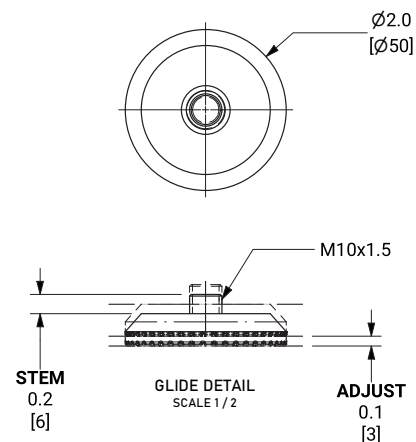

SPECIFICATION SHEET

FEET - KDF019

A STRONG FOUNDATION

Crafted with precision, KAIDI offers multiple ways to secure your podium. Trust KAIDI to provide sturdy and dependable feet that enhance your professional presence.

- For Single-Column Podium
- External Mount
- Compatible with All Columns
- Adjustable Floor Levelers for Leveling
- Adaptable for Casters and other Floor Leveler Styles

For Single-Column Podium

Floor Leveler Detail