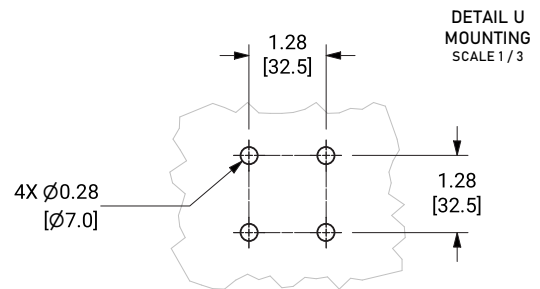

- For Single-Column Podium
- External Mount
- Compatible with All Columns
- Adjustable Floor Levelers for Leveling
- Adaptable for Casters and other Floor Leveler Styles

For Single-Column Podium

Floor Leveler Detail