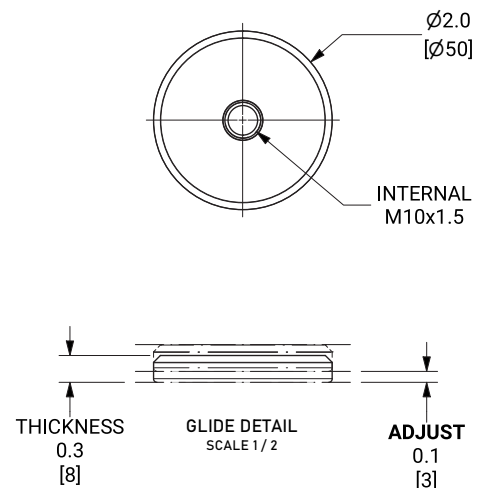

SPECIFICATION SHEET

FLOOR LEVELER ADAPTER - KDF010

CUSTOMIZATE YOUR BASE

Optimize your setup with our innovative feet options that don't rely on conventional designs. Easily install these adapter to enjoy the same reliable floor leveling component that aligns seamlessly with other KAIDI bases.

Floor Leveler Detail

KDF010