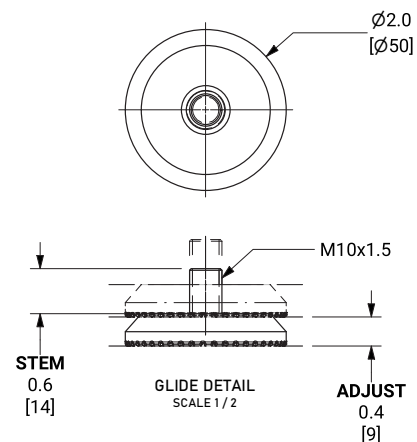

SPECIFICATION SHEET

FEET - KDF006C-9

A STRONG FOUNDATION

Crafted with precision, KAIDI offers multiple ways to secure your podium. Trust KAIDI to provide sturdy and dependable feet that enhance your professional presence.

- Two External Mount Locations for the KAIDI Fourtress Base
- Compatible with All Columns
- Adjustable Floor Levelers for Leveling
- Adaptable for Casters and other Floor Leveler Styles

External Mount

Floor Leveler Detail