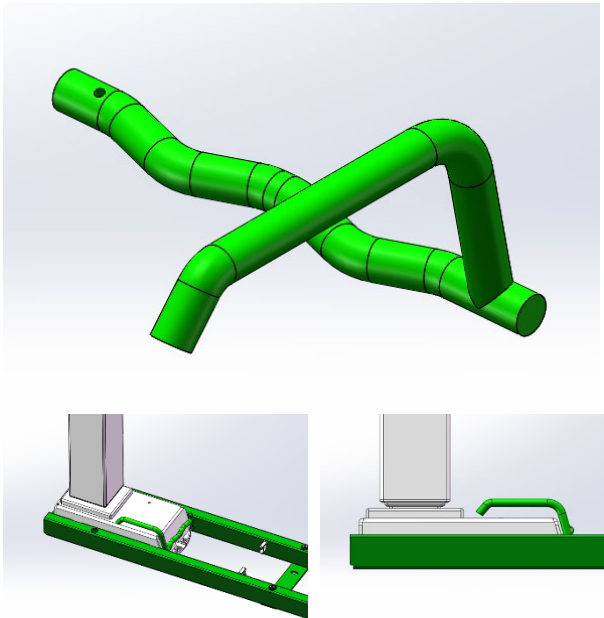

New **LOW PROFILE** Lever Lock For KAI DI Quick Install Bases

- The New Low Profile offers a better aesthetic to the finished product. The new lever is no longer as visible from underneath the desktop.
- The low profile design allows more room for pencil drawers, wire managers etc.
- No sacrifice in performance. Same ease of installation or removal of column.
- This transition to the new lever will be handled as a *running change*. Expect to see the new design beginning in Q2 of 2023.