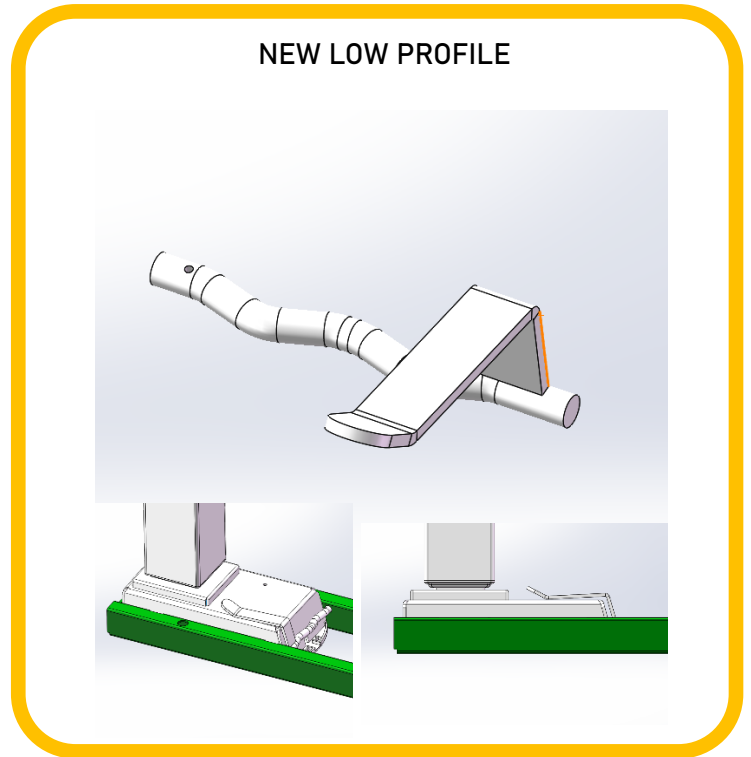

New **LOW PROFILE** Lever Lock For KAI DI Quick Install Bases

- The New Low Profile offers a better aesthetic to the finished product. The new lever is no longer as visible from underneath the desktop.
- The low profile design allows more room for pencil drawers, wire managers etc.
- No sacrifice in performance. Same ease of installation or removal of column.
- This transition to the new lever will be handled as a *running change*. Expect to see the new design beginning in Q2 of 2023.