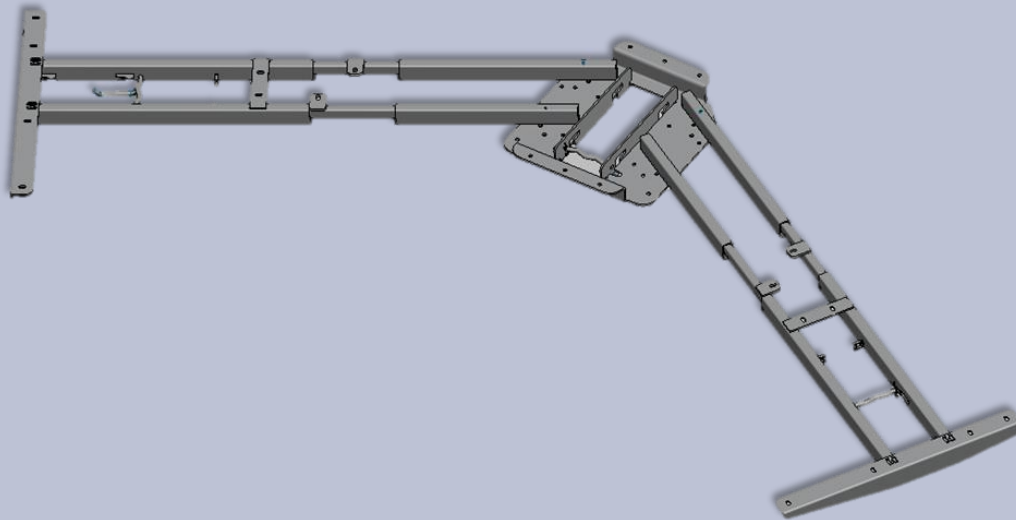

Specification Sheet

FRAME – KDTJ038-1

CATEGORY:

FRAME

COLUMN

FOOT

CONTROL BOX

HANDSET

DESCRIPTION

3-LEG ADJUSTABLE FRAME

PART NUMBER

KDTJ038-1

FEATURES

- ADJUSTABLE LENGTH
- ADJUSTABLE ANGLE
- QUICK-INSTALL
- SQUARE TUBE PROFILE

OPTIONS

- 90°, 120° OR 180°

SPECIFICATIONS	METRIC	ENGLISH
LENGTH (90°)	1275-1817MM	50.20-71.54IN
LENGTH (120°)	1193-1778MM	46.97-70.00IN
LENGTH (180°)	1096-1681MM	43.15-66.18IN
WIDTH	490MM	19.3IN
WEIGHT	18.7 KG	41.1 LBS
CONFIGURATION	OFF-CENTER, 3-LEG	
ASSEMBLY	QUICK-INSTALL	

DIMENSIONS